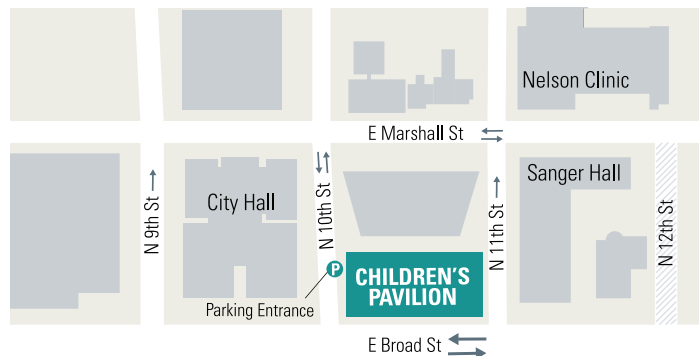

Arriving by I-95 North from Petersburg

- Take Exit 74C for West Broad Street
- Turn right onto 10th Street
- Enter the Children's Pavilion on 10th Street through the Drop-Off/Self-Park or Valet Entrance

Arriving by I-95 South from Fredericksburg

- Take Exit 74C for West Broad Street
- Turn right onto 10th Street
- Enter the Children's Pavilion on 10th Street through the Drop-Off/Self-Park or Valet Entrance

Arriving by U.S. Route 60 from Lexington

- Follow U.S. Route 60 East, cross over the Manchester Bridge and merge onto 9th Street
- Turn right onto Broad Street
- Turn left onto 10th Street
- Enter the Children's Pavilion on 10th Street through the Drop-Off/Self-Park or Valet Entrance

Available Monday through Friday, 6 a.m. to 7 p.m.

Drop-Off

Enter the Children's Pavilion on 10th Street at the Drop-Off and Self-Park Entrance. Pull through the breezeway and use the covered curb-free drop off area near the large Children's Hospital of Richmond at VCU logo.